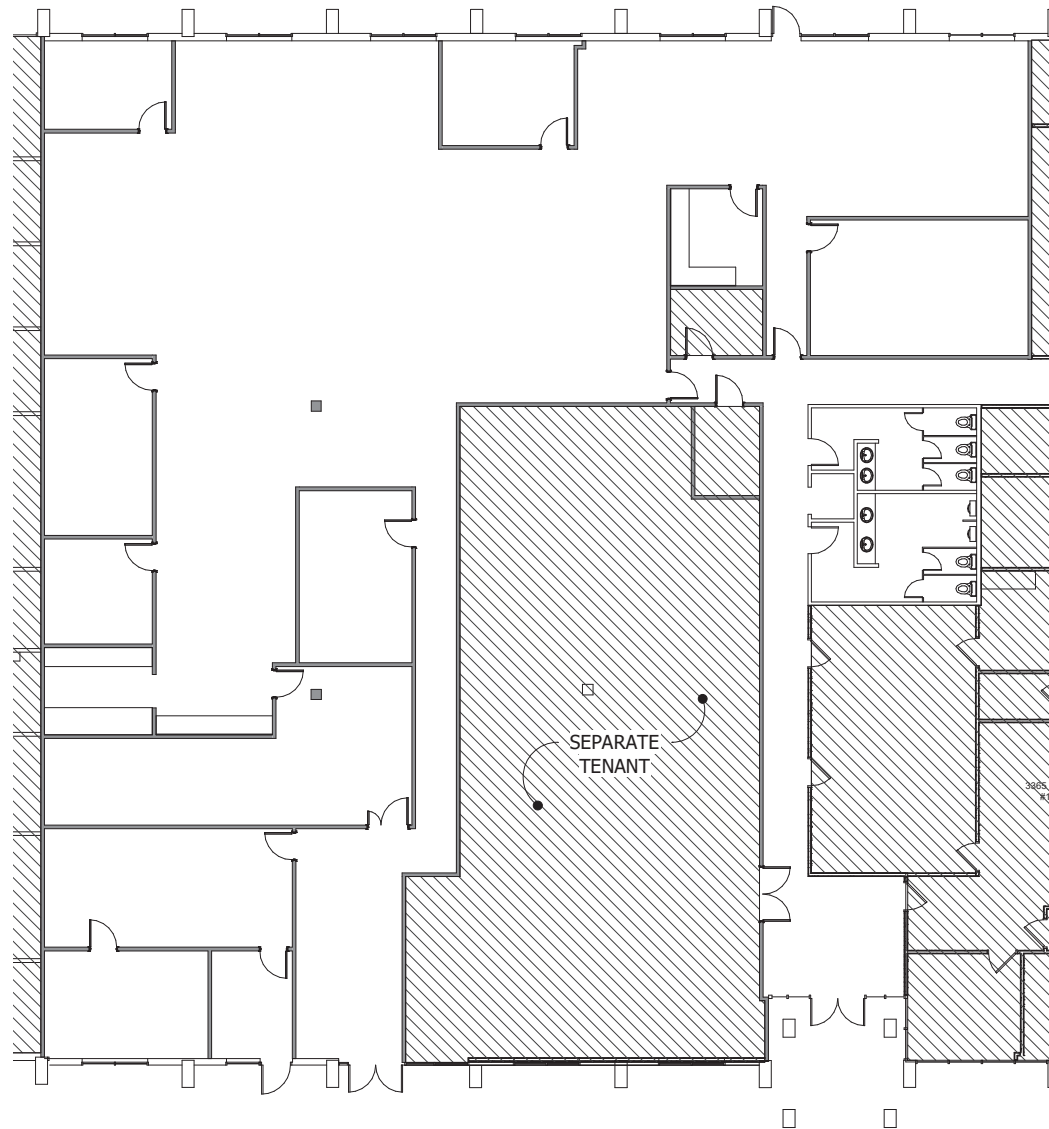

ORLANDO CENTRAL

YORKTOWN

3657 Maguire Boulevard
Orlando, Florida 32803

SITE PLAN

SUITE 7100

8,818 square feet

For further leasing information, please contact Mike Caridi, CCIM at mcaridi@towerrealtypartners.com or 407.659.0120 (ext. 101)