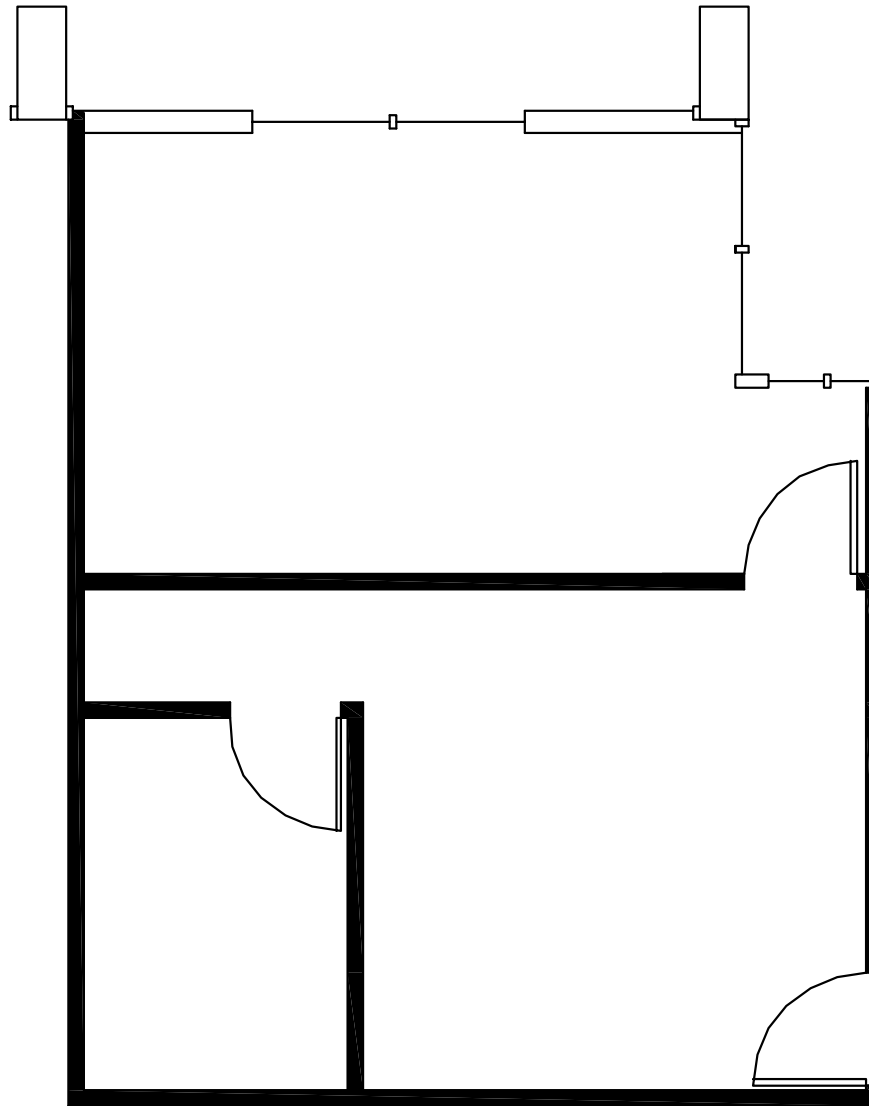

ORLANDO CENTRAL

YORKTOWN

3657 Maguire Boulevard
Orlando, Florida 32803

SITE PLAN

SUITE 175

609 square feet

For further leasing information, please contact Mike Caridi, CCIM at mcaridi@towerrealtypartners.com or 407.659.0120 (ext. 101)