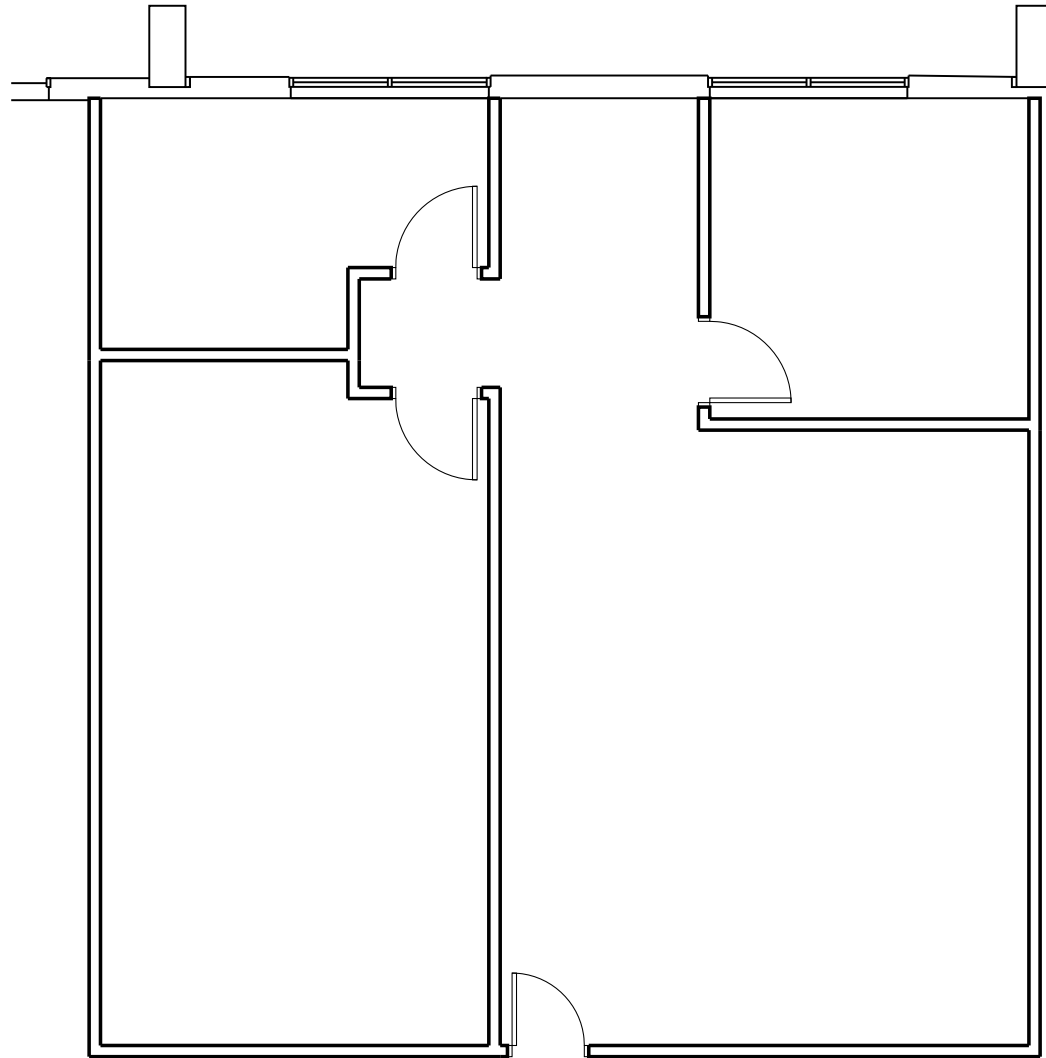

# ORLANDO CENTRAL

## YORKTOWN

3657 Maguire Boulevard  
Orlando, Florida 32803

SITE PLAN

SUITE 130  
1,162 square feet

For further leasing information, please contact Mike Caridi, CCIM at [mcaridi@towerrealtypartners.com](mailto:mcaridi@towerrealtypartners.com) or 407.659.0120 (ext. 101)