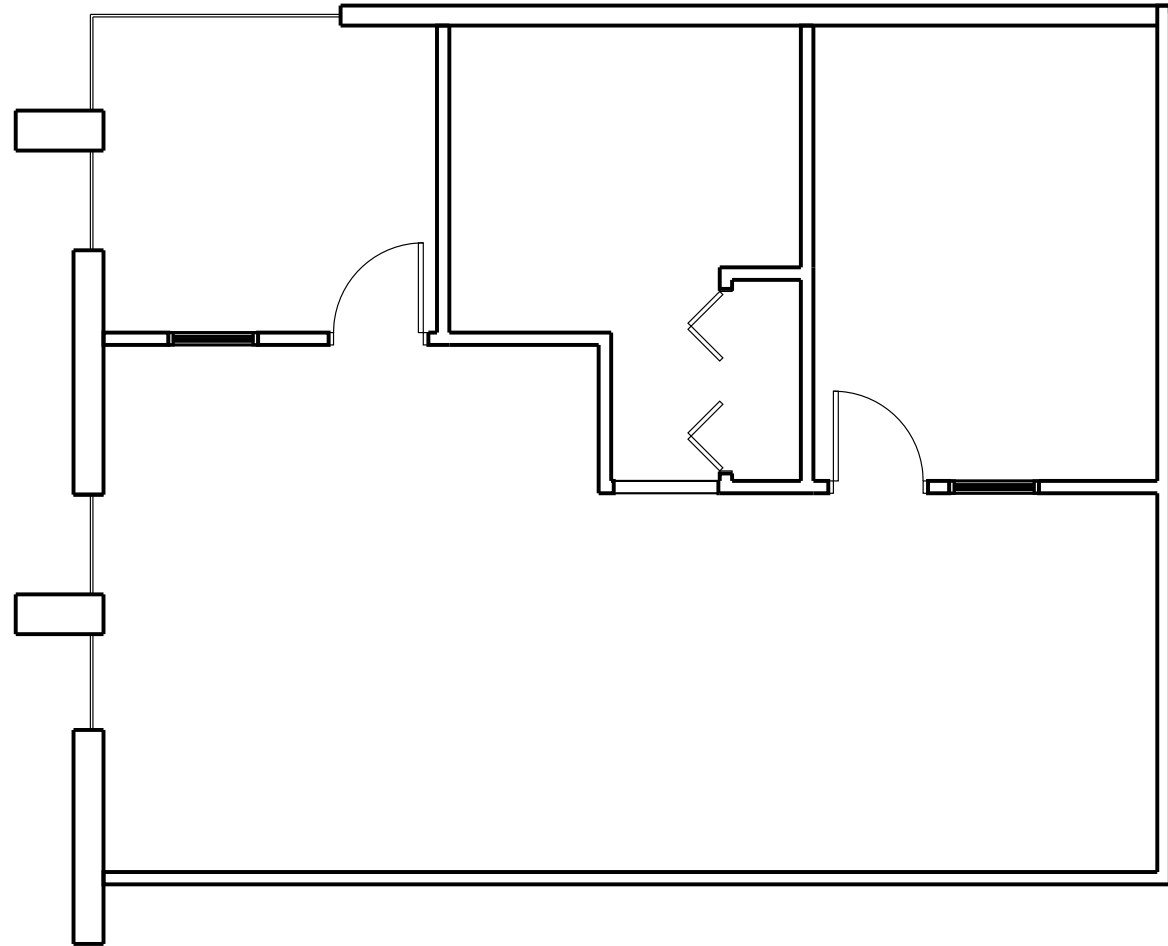

### SITE PLAN

SUITE 221

1,156 square feet

For further leasing information, please contact Mike Caridi, CCIM at [mcaridi@towerrealtypartners.com](mailto:mcaridi@towerrealtypartners.com) or 407.659.0120 (ext. 101)