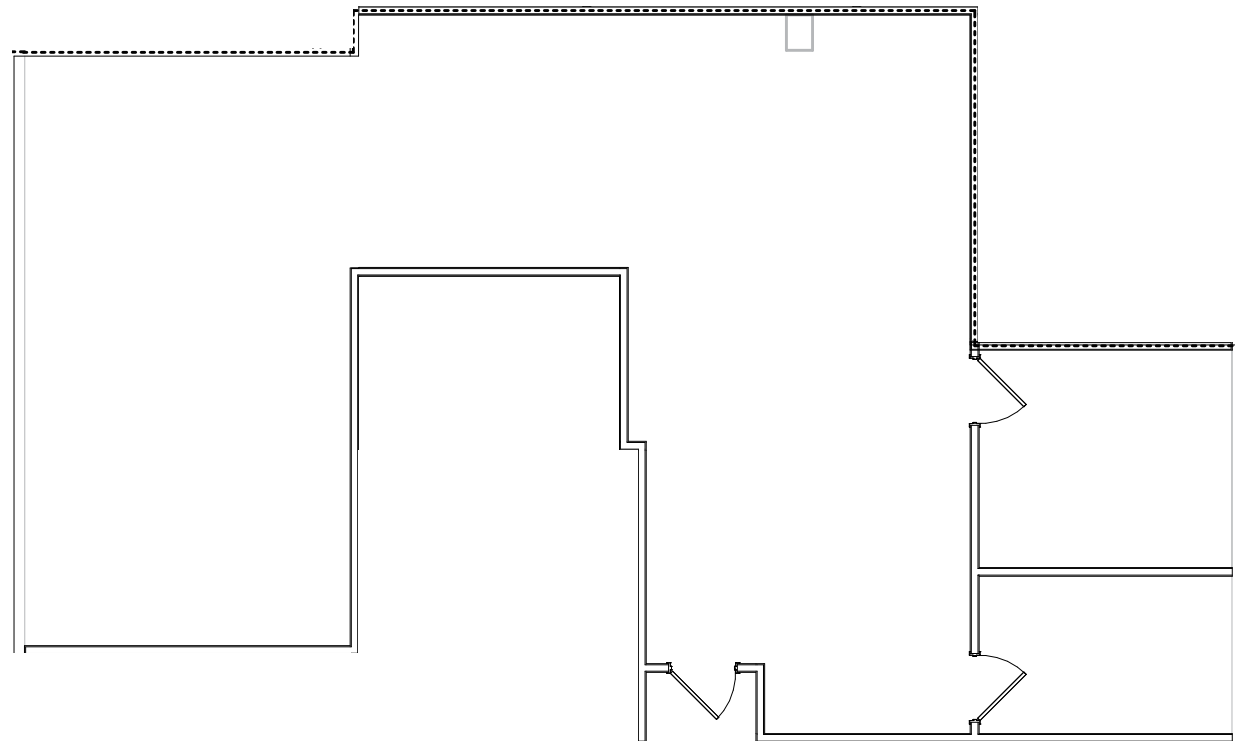

ORLANDO CENTRAL

SUITE 5101
1,469 square feet

YORKTOWN

3657 Maguire Boulevard
Orlando, Florida 32803

SITE PLAN

For further leasing information, please contact Mike Caridi, CCIM at mcaridi@towerrealtypartners.com or 407.659.0120 (ext. 101)