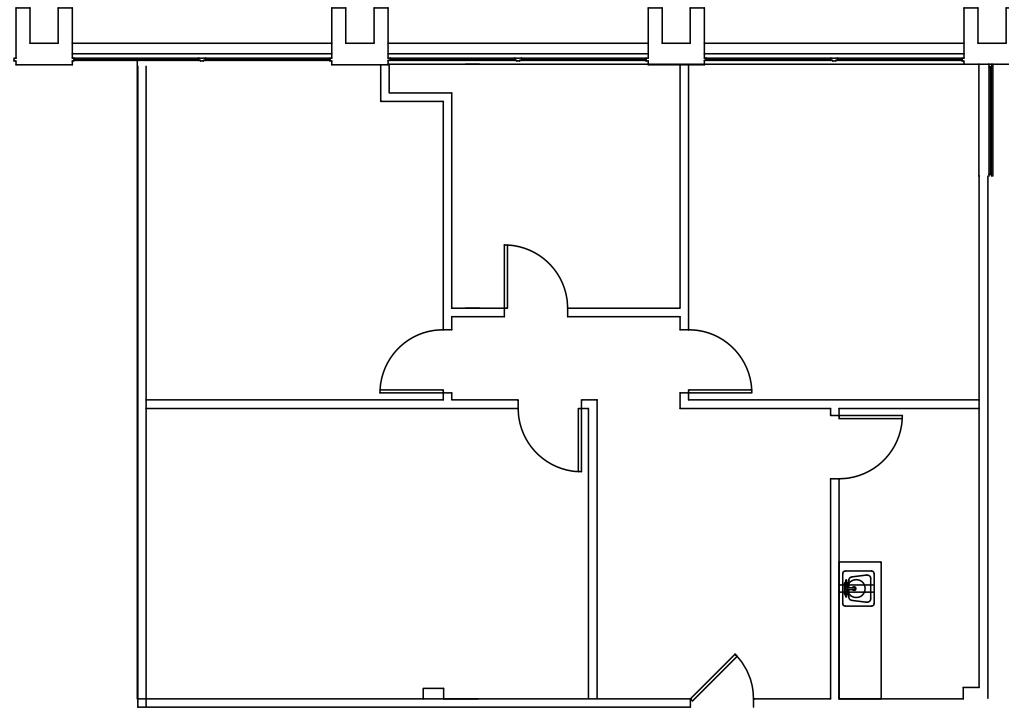

ORLANDO CENTRAL

SARATOGA

3165 McCrory Place
Orlando, Florida 32803

SITE PLAN

SUITE 185
1,370 square feet

For further leasing information, please contact Mike Caridi, CCIM at mcaridi@towerrealtypartners.com or 407.659.0120 (ext. 101)