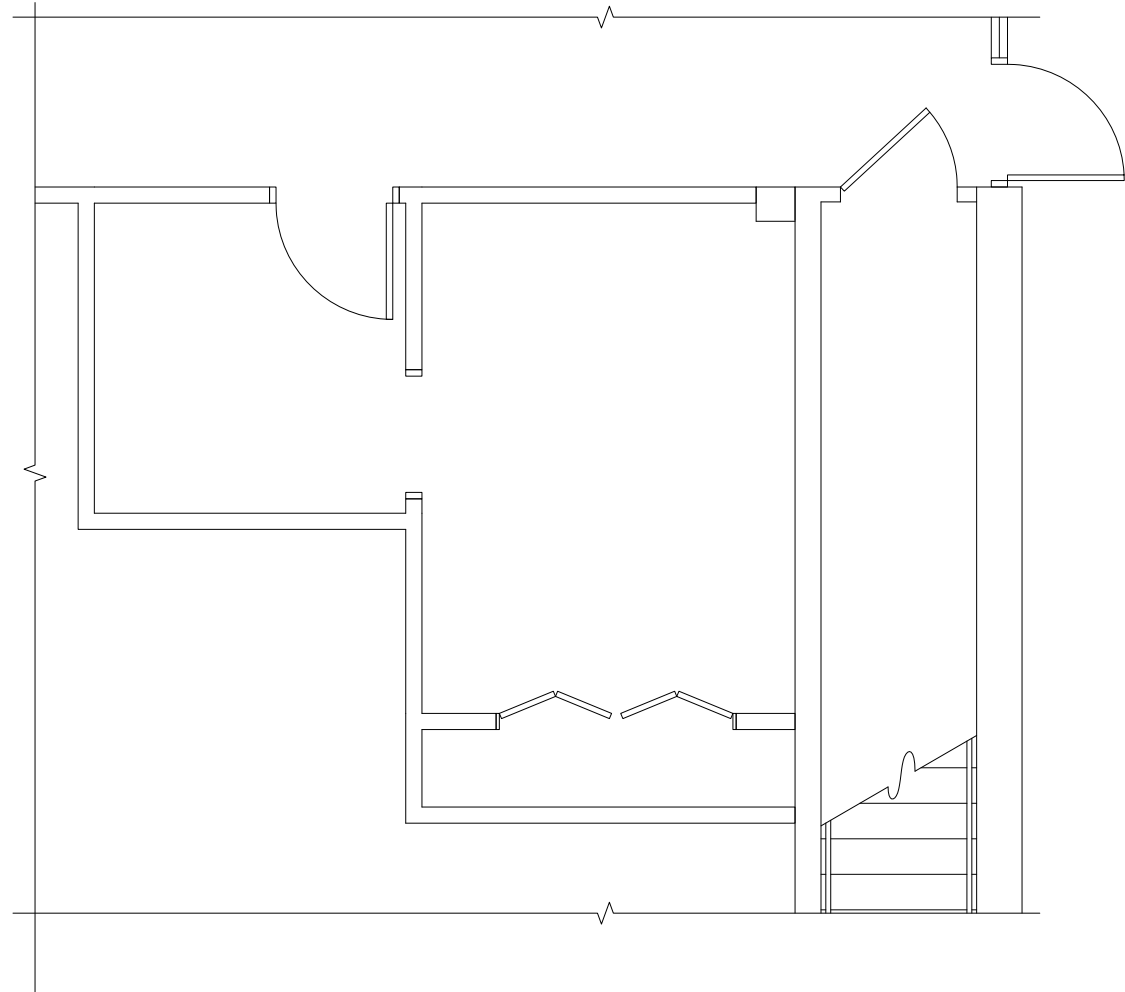

ORLANDO CENTRAL

ESSEX

3101 Maguire Boulevard
Orlando, Florida 32803

SITE PLAN

SUITE 167

266 square feet

For further leasing information, please contact Mike Caridi, CCIM at mcaridi@towerrealtypartners.com or 407.659.0120 (ext. 101)