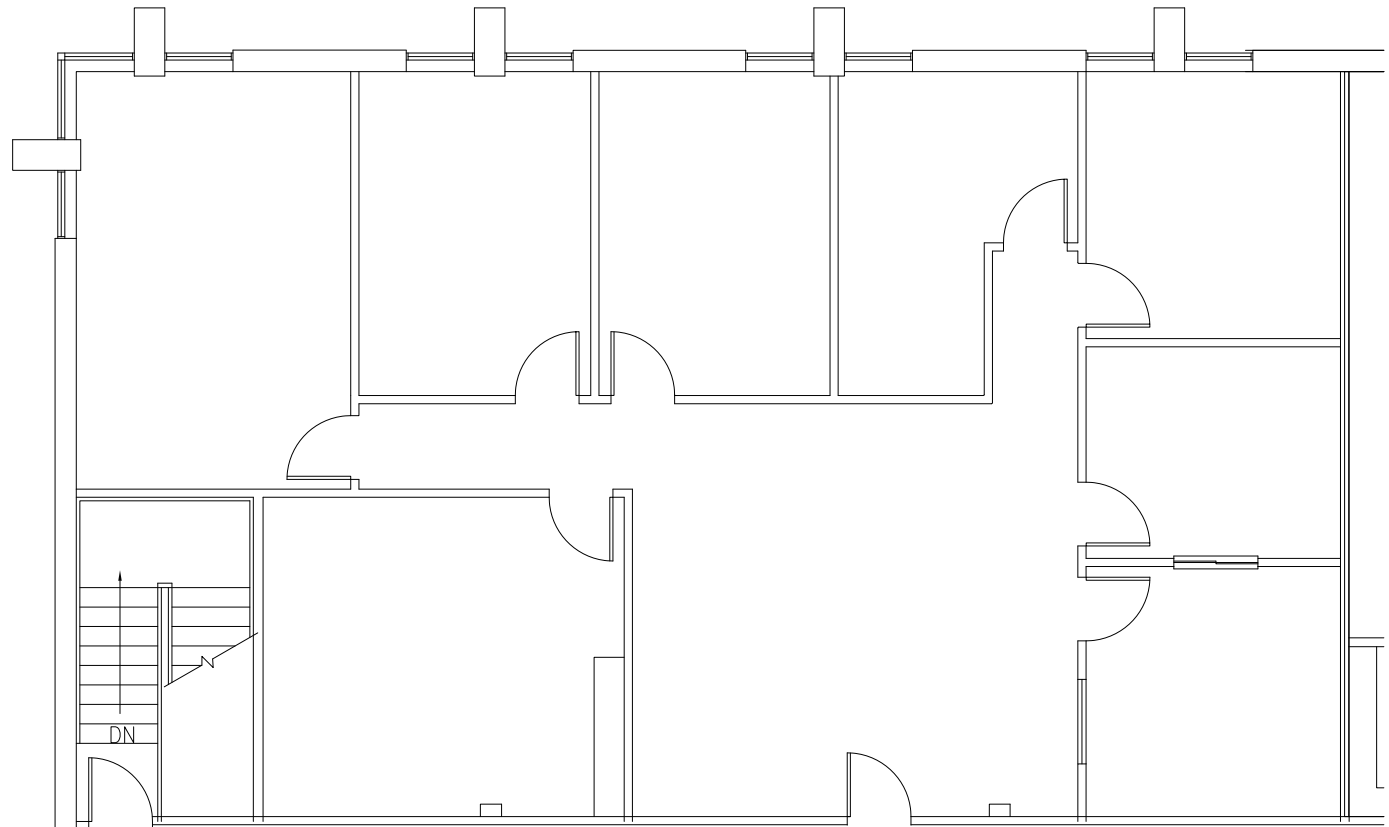

ORLANDO CENTRAL

LANGLEY

3751 Maguire Boulevard
Orlando, Florida 32803

SITE PLAN

SUITE 234

2,483 square feet

For further leasing information, please contact Mike Caridi, CCIM at mcaridi@towerrealtypartners.com or 407.659.0120 (ext. 101)