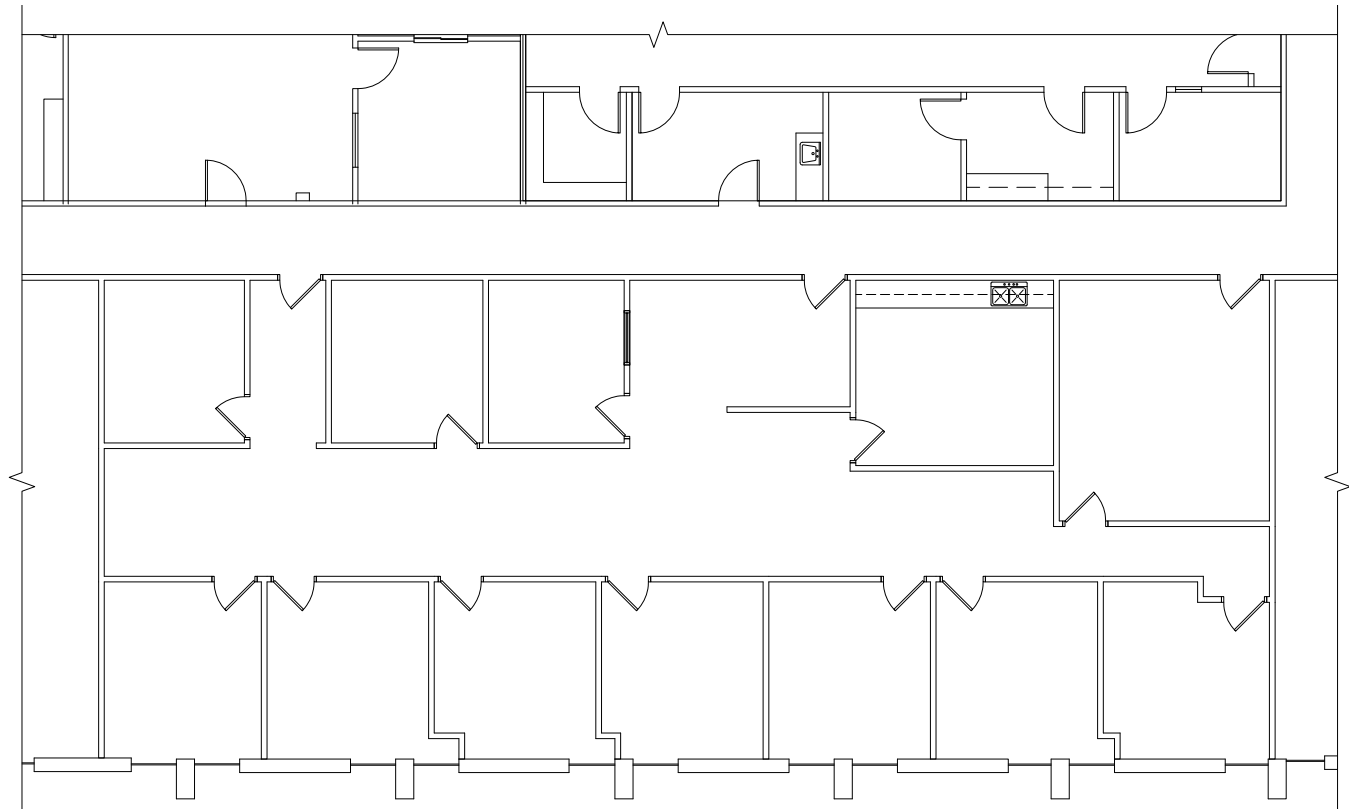

ORLANDO CENTRAL

SUITE 211

3,561 square feet

LANGLEY

3751 Maguire Boulevard
Orlando, Florida 32803

SITE PLAN

For further leasing information, please contact Mike Caridi, CCIM at mcaridi@towerrealtypartners.com or 407.659.0120 (ext. 101)