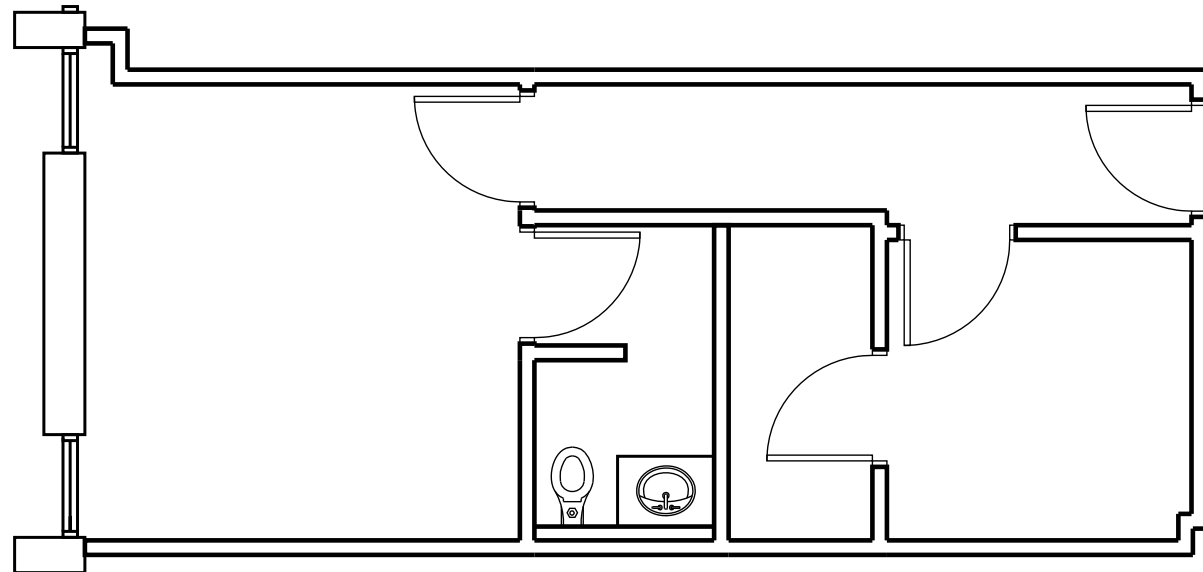

ORLANDO CENTRAL

ESSEX

3101 Maguire Boulevard
Orlando, Florida 32803

SITE PLAN

SUITE 230

474 square feet

For further leasing information, please contact Mike Caridi, CCIM at mcaridi@towerrealtypartners.com or 407.659.0120 (ext. 101)