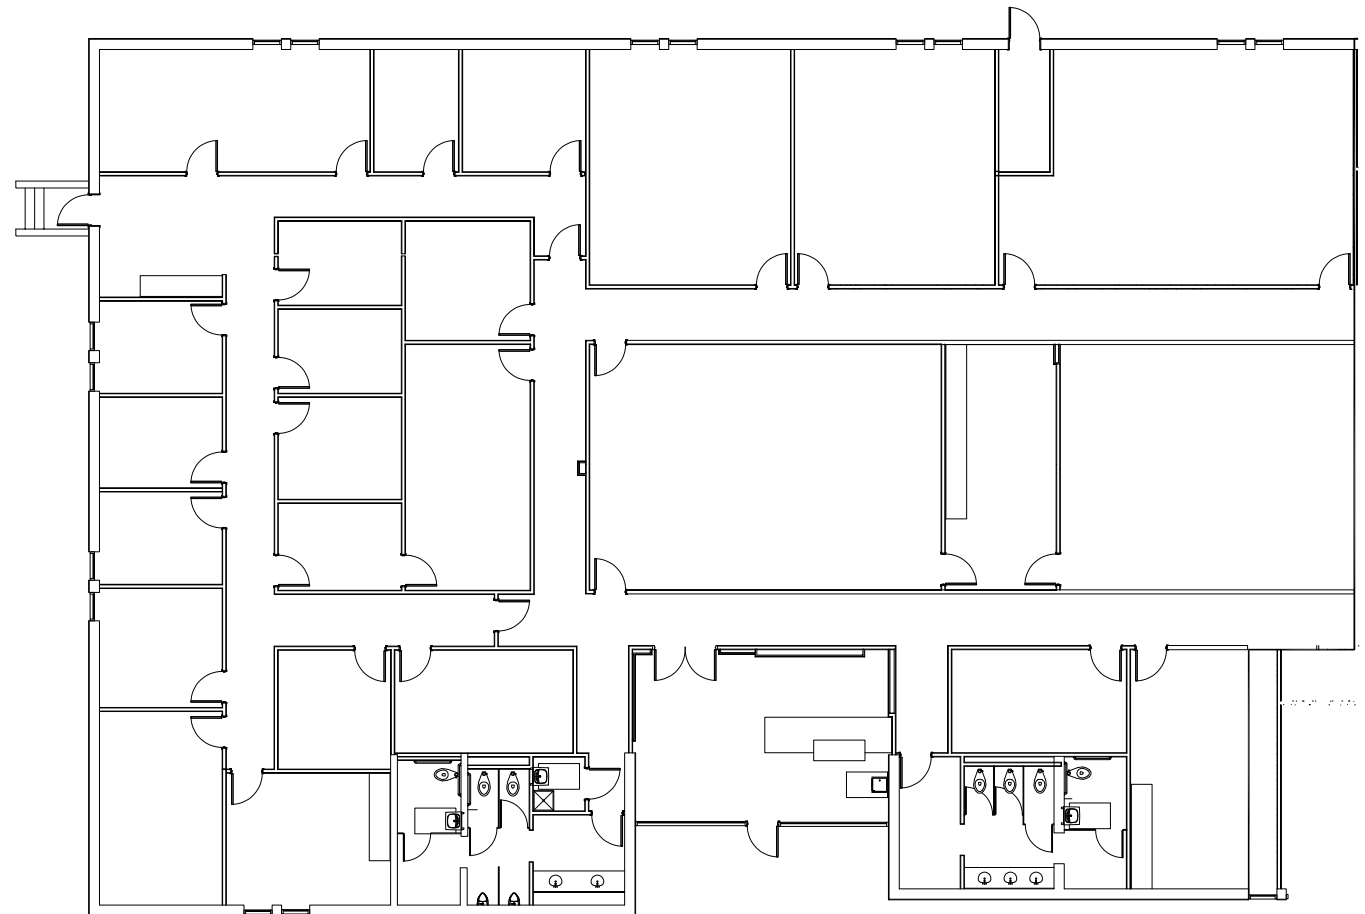

ORLANDO CENTRAL

SUITE 100
10,112 square feet

ROCKBRIDGE

1000 Woodcock Road
Orlando, Florida 32803

SITE PLAN

For further leasing information, please contact Mike Caridi, CCIM at mcaridi@towerrealtypartners.com or 407.659.0120 (ext. 101)