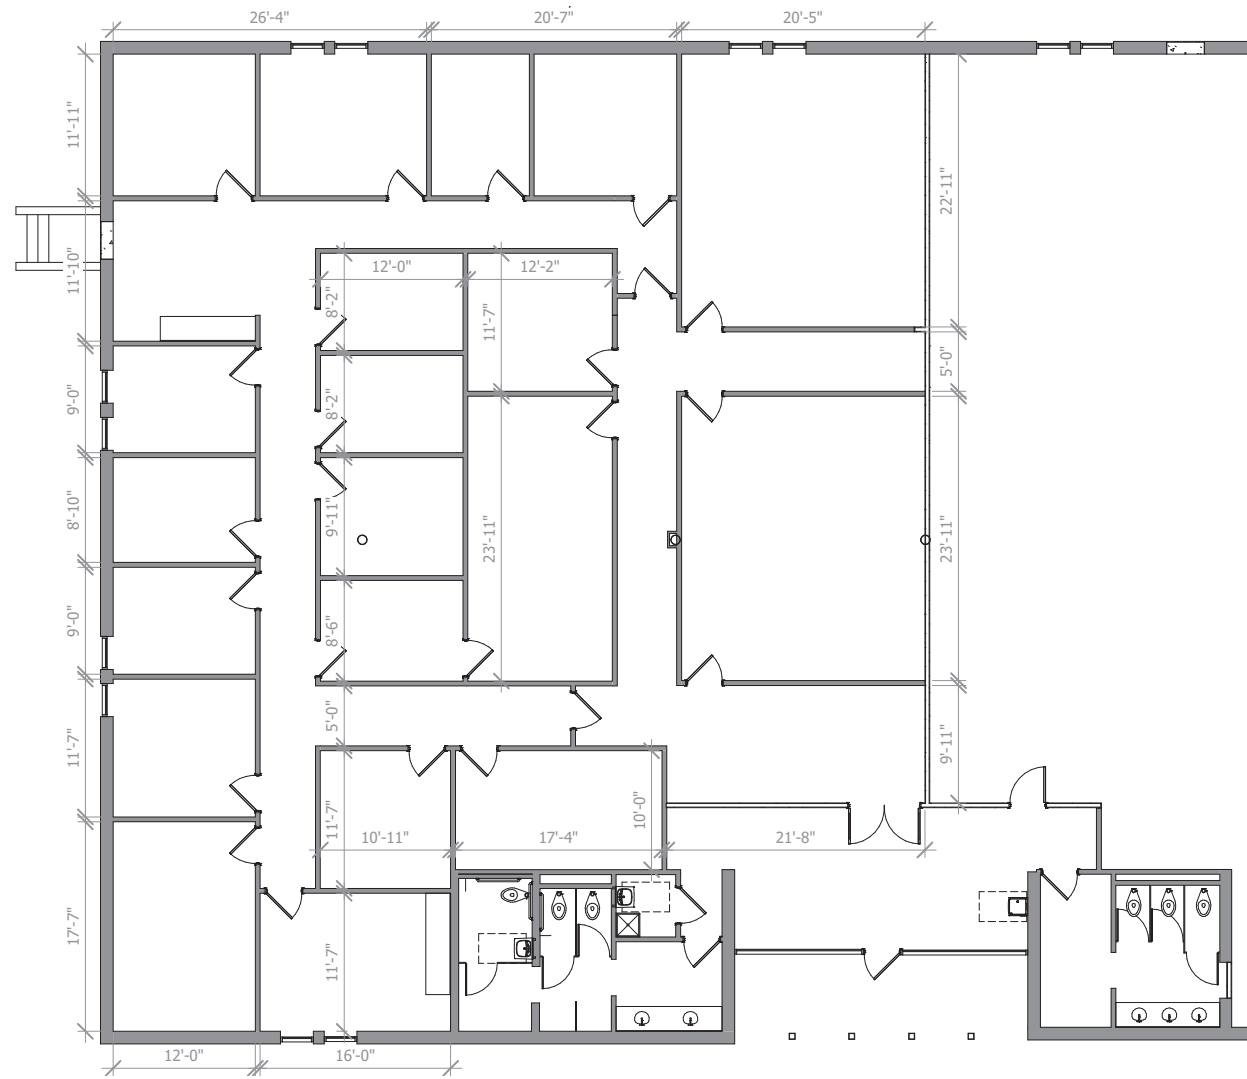

ORLANDO CENTRAL

SUITE 100A
6,408 square feet

ROCKBRIDGE

1000 Woodcock Road
Orlando, Florida 32803

SITE PLAN

For further leasing information, please contact Mike Caridi, CCIM at mcaridi@towerrealtypartners.com or 407.659.0120 (ext. 101)