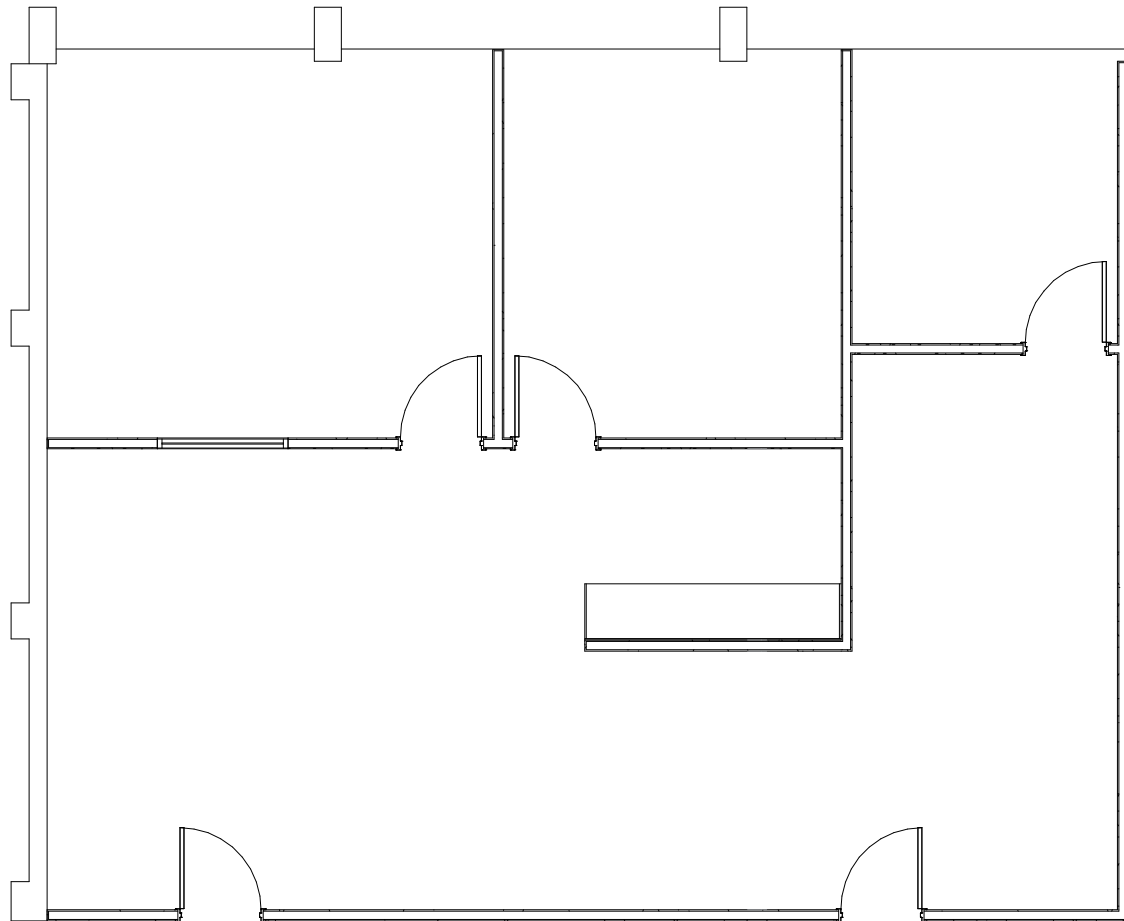

ORLANDO CENTRAL

PALMETTO

1040 Woodcock Road
Orlando, Florida 32803

SITE PLAN

SUITE 216

1,446 square feet

For further leasing information, please contact [Mike Caridi, CCIM](mailto:mcaridi@towerrealtypartners.com) at mcaridi@towerrealtypartners.com or 407.659.0120 (ext. 101)