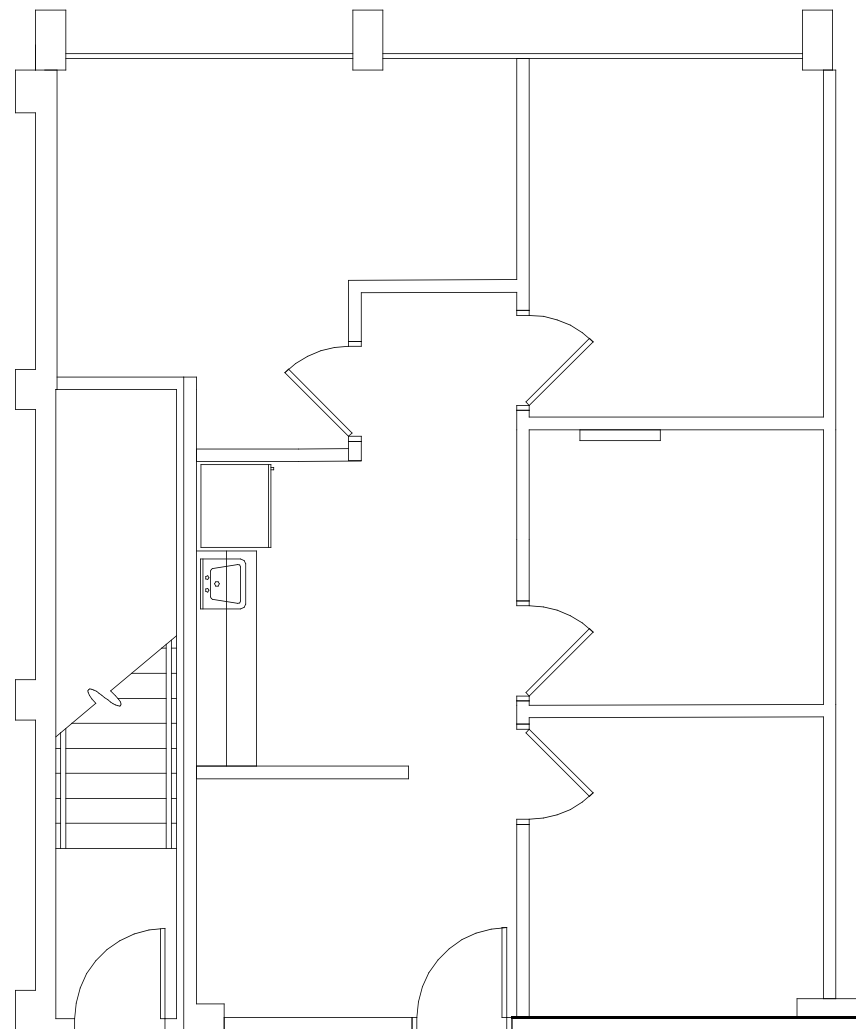

ORLANDO CENTRAL

PALMETTO

1040 Woodcock Road
Orlando, Florida 32803

SITE PLAN

SUITE 270

877 square feet

For further leasing information, please contact [Mike Caridi, CCIM](mailto:mcaridi@towerrealtypartners.com) at mcaridi@towerrealtypartners.com or 407.659.0120 (ext. 101)