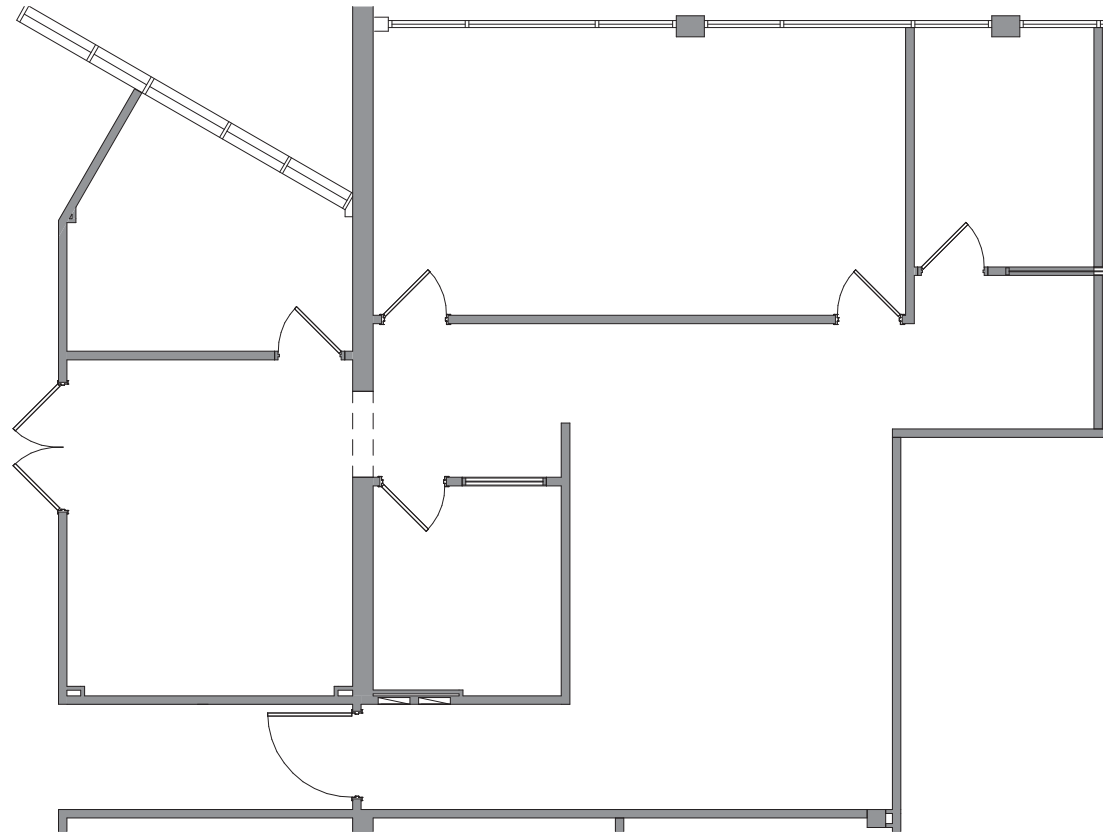

ORLANDO CENTRAL

LEXINGTON

3319 Maguire Boulevard
Orlando, Florida 32803

SITE PLAN

SUITE 110

1,799 square feet

For further leasing information, please contact Mike Caridi, CCIM at mcaridi@towerrealtypartners.com or 407.659.0120 (ext. 101)