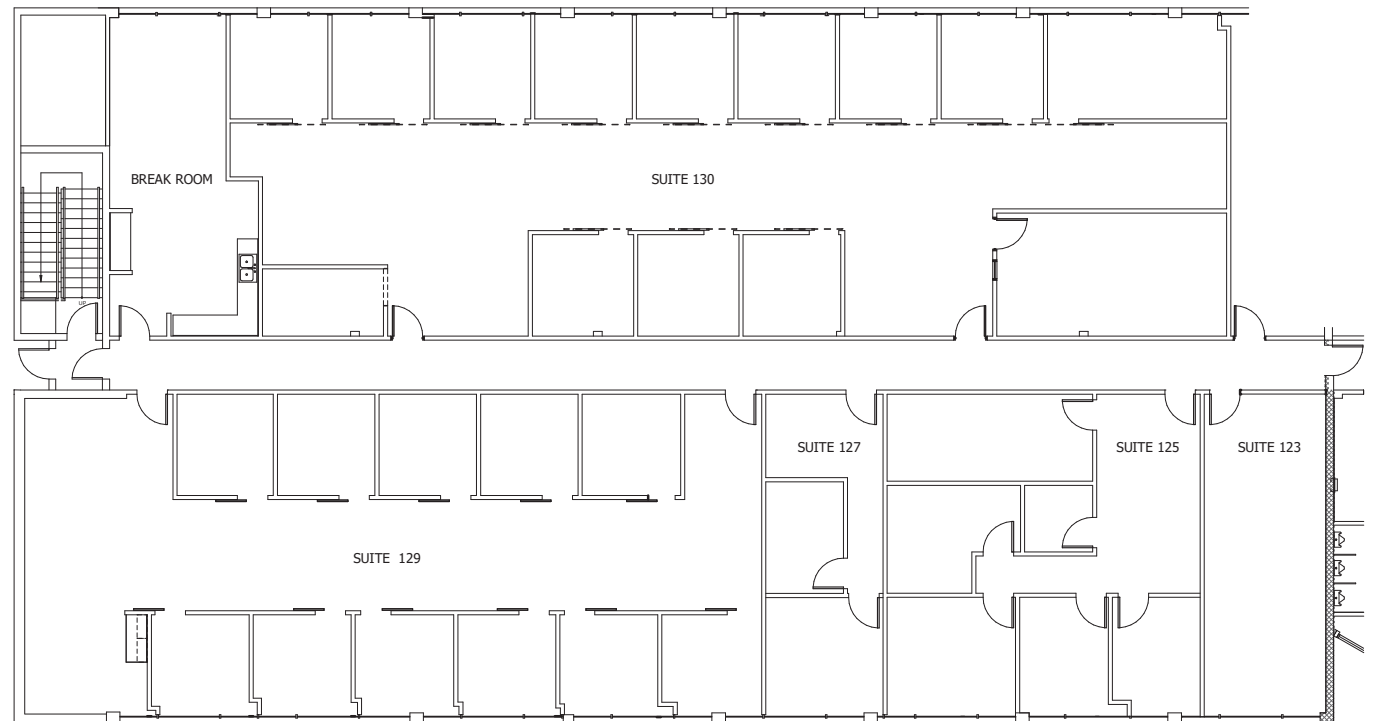

ORLANDO CENTRAL

SOUTH WING
9,439 square feet

LEXINGTON

3319 Maguire Boulevard
Orlando, Florida 32803

SITE PLAN

For further leasing information, please contact Mike Caridi, CCIM at mcaridi@towerrealtypartners.com or 407.659.0120 (ext. 101)