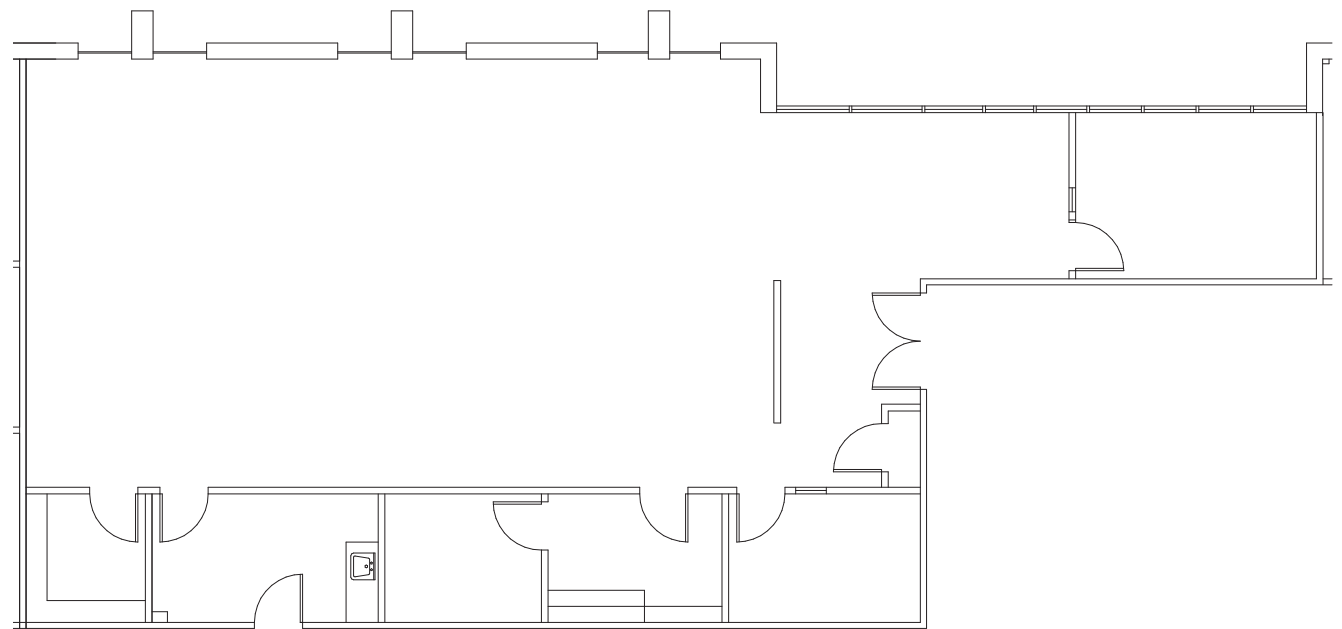

ORLANDO CENTRAL

SUITE 200
2,506 square feet

LANGLEY

3751 Maguire Boulevard
Orlando, Florida 32803

SITE PLAN

For further leasing information, please contact Mike Caridi, CCIM at mcaridi@towerrealtypartners.com or 407.659.0120 (ext. 101)