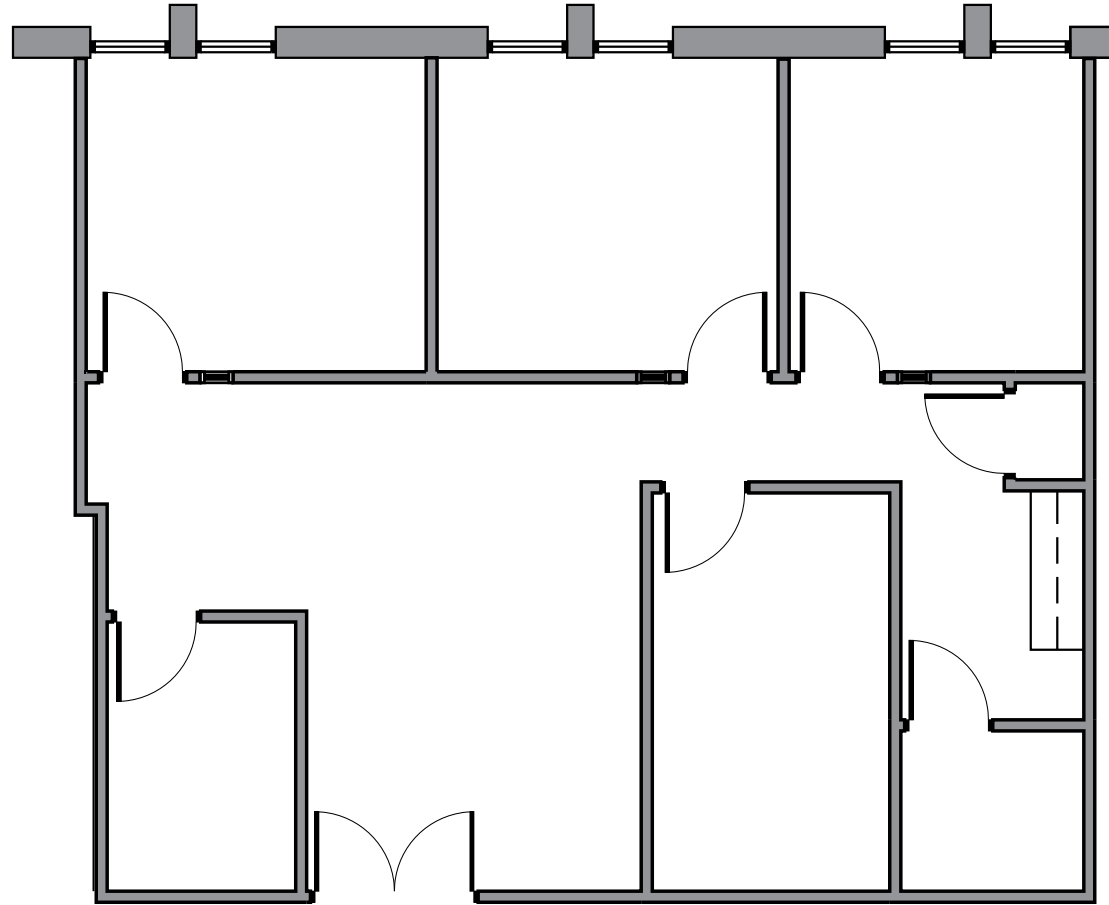

ORLANDO CENTRAL

Essex

3101 Maguire Boulevard
Orlando, Florida 32803

Site Plan

Suite 200
1,308 square feet

For further leasing information, please contact Mike Caridi, CCIM at mcaridi@towerrealtypartners.com or 407.659.0120 (ext. 101)