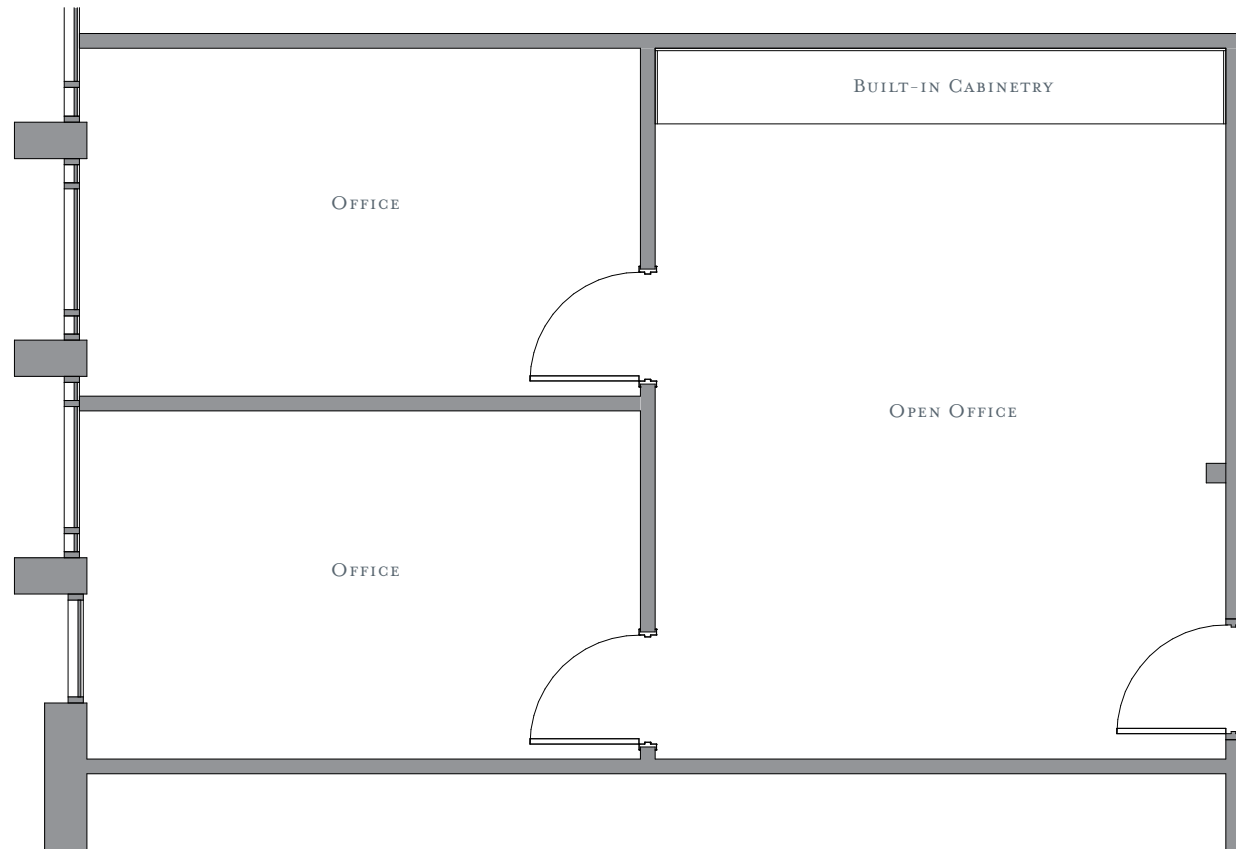

ORLANDO CENTRAL

ESSEX

3101 Maguire Boulevard
Orlando, Florida 32803

SITE PLAN

SUITE 252

712 square feet

For further leasing information, please contact Mike Caridi, CCIM at mcaridi@towerrealtypartners.com or 407.659.0120 (ext. 101)