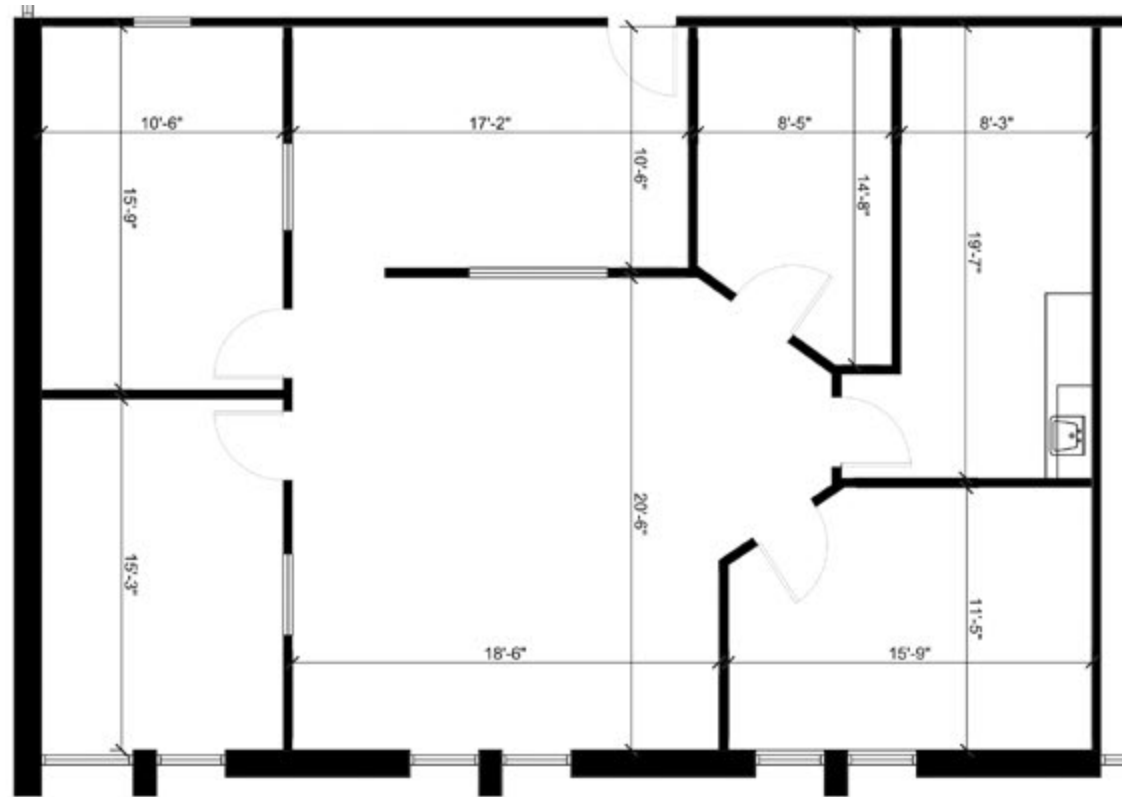

ORLANDO CENTRAL

ESSEX

3101 Maguire Boulevard
Orlando, Florida 32803

SITE PLAN

SUITE 225
1,593 square feet

For further leasing information, please contact Mike Caridi, CCIM at mcaridi@towerrealtypartners.com or 407.659.0120 (ext. 101)