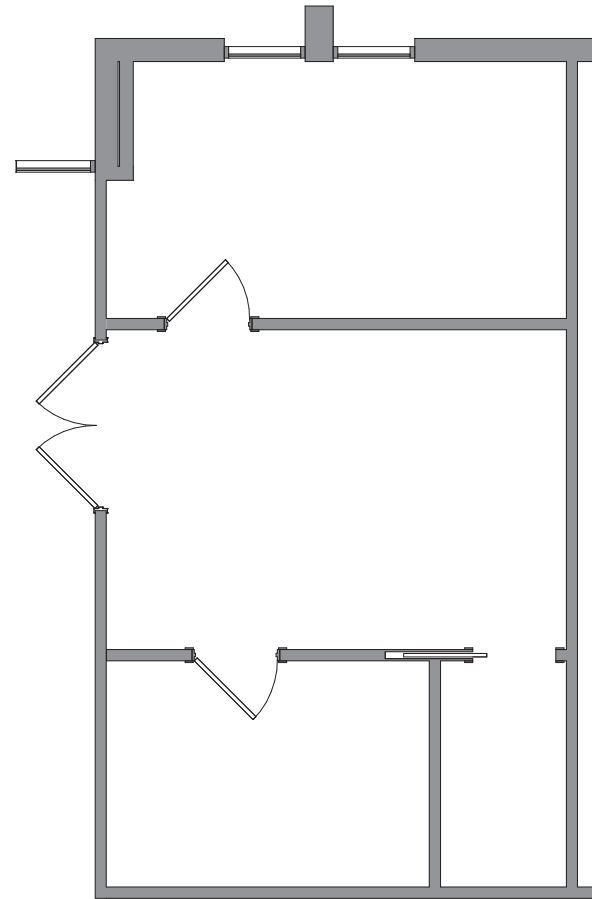

ORLANDO CENTRAL

AMHERST

429 South Keller Road
Orlando, Florida 32810

SITE PLAN

SUITE 100

584 square feet

For further leasing information, please contact [Mike Caridi, CCIM](mailto:mcaridi@towerrealtypartners.com) at mcaridi@towerrealtypartners.com or 407.659.0120 (ext. 101)