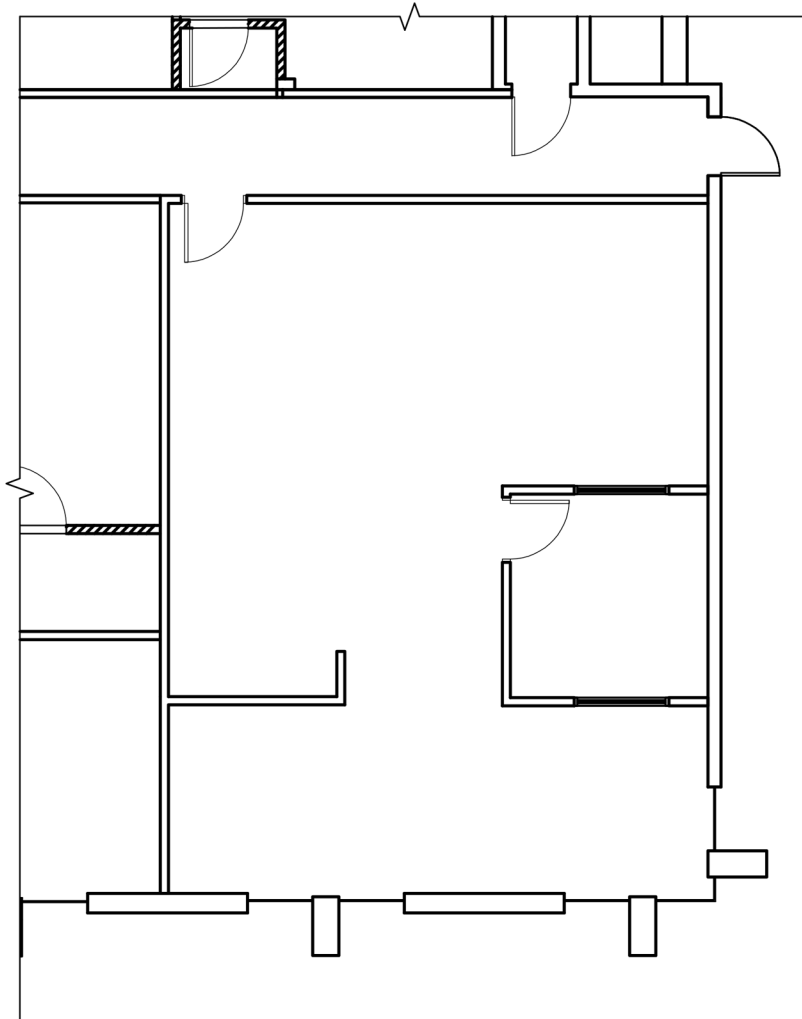

ORLANDO CENTRAL

LANGLEY

3751 Maguire Boulevard
Orlando, Florida 32803

SITE PLAN

SUITE 160
1,117 square feet

For further leasing information, please contact Mike Caridi, CCIM at mcaridi@towerrealtypartners.com or 407.659.0120 (ext. 101)